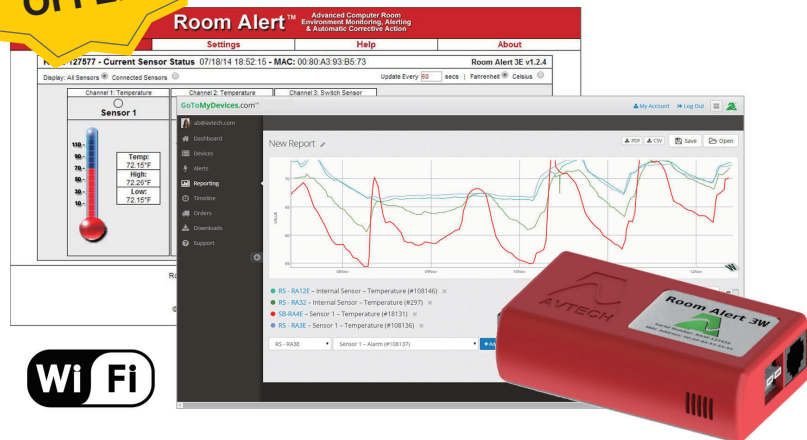

Room Alert[®] 3 Wi-Fi

*“Temperature & Environment Monitoring...
Made Easy With Wi-Fi!”*

**NEW
MODEL
SPECIAL
OFFER**

Order Now For...

CALL

Room Alert 3 Wi-Fi RA3W-ES0-BAS

Advanced Features, Small Footprint, Low Price & Wi-Fi

- Easy Wi-Fi connect & setup for immediate IT & facilities physical environment monitoring.
- Includes a built-in sensor for digital temperature, Device ManageR software and “PUSH” technology.
- Includes built-in Wi-Fi capabilities and a 5V International Power Adapter.
- Includes ports for 1 digital sensor or Light Tower & Relay Adapter and 1 switch sensor or dry contact.
- Offers advanced alerting by email, email-to-SMS, webpage update and more.
- Use AVTECH’s Device ManageR software (included) or GoToMyDevices (included) cloud service to monitor across your network.
- The Room Alert 3 Wi-Fi package allows real-time sensor status, data logging, graphing, advanced alerting, Fahrenheit/Celsius, high/low watermarks and more.
- Includes a reset button to return firmware settings to factory defaults.
- Use Room Alert 3 Wi-Fi with or without a host system. That’s right... No PC Required!
This saves money, improves reliability and provides options. Install in minutes today, enjoy ‘Peace Of Mind’ tonight!